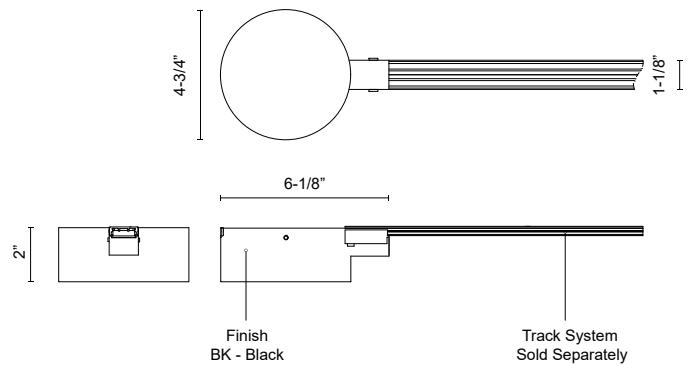

TRILO TRACK TR989963-UNV-010

POWER SUPPLY

PROJECT

SPECIFICATION DETAILS

Fixture Dimensions	L6-1/8" x W4-3/4" x H2"
Max Track Length	40m
Wattage	96W
Voltage	120-277V
Dimming	100% - 10%, TRIAC or ELV Dimmer (Not Included) or 0-10V Dimmer (Not Included)
Location	Dry

* For custom options, consult factory for details.

* For warranty information, please visit www.kuzcolighting.com/warranty

DESCRIPTION

The Power Box Driver Cover can be placed at the end of the Trilo track system. This canopy covers a standard junction box and will house the driver for your system.

KUZCO

CANADA: 19054 28TH AVENUE - SURREY, BC V3Z 6M3

USA: 3035 E. LONE MOUNTAIN ROAD - LAS VEGAS, NV 89081

WWW.KUZCOLIGHTING.COM

© 2024 KUZCO LIGHTING. ALL RIGHTS RESERVED.

COMMENT